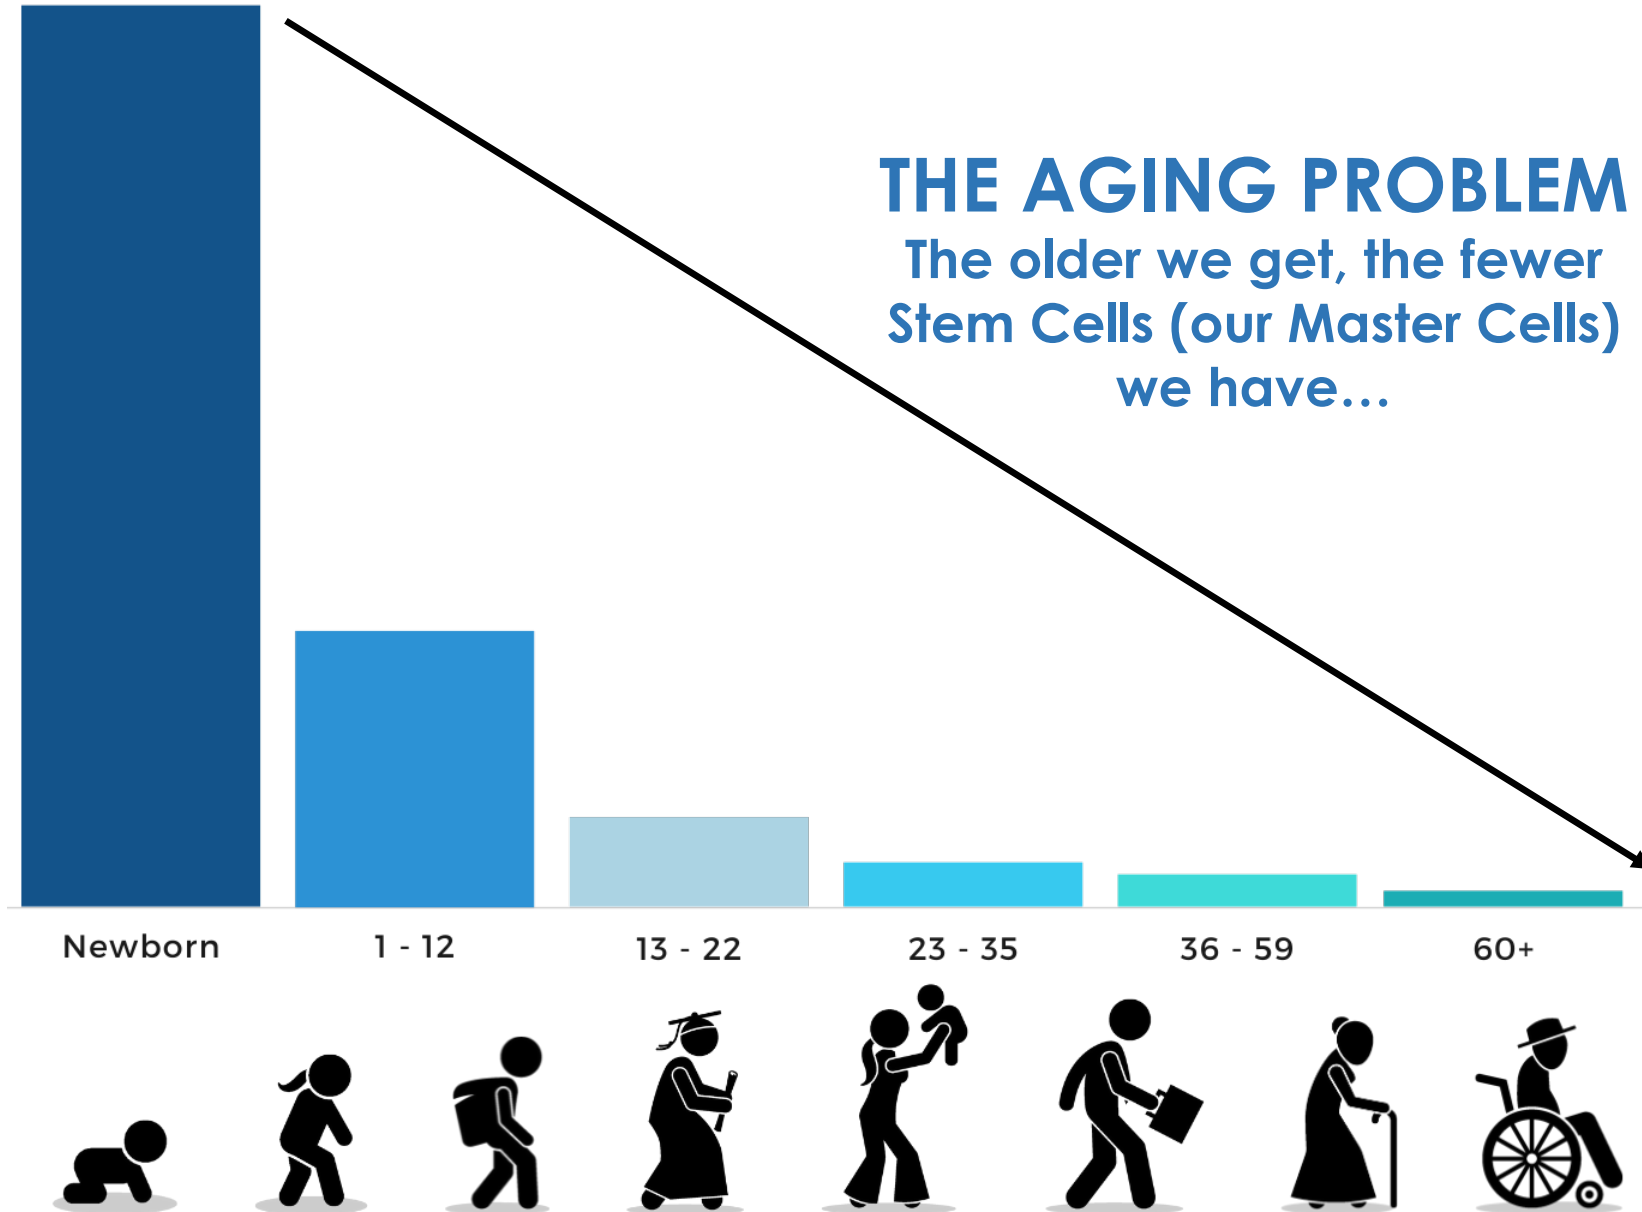

# What if you could be a younger, more Youthful you?

What if you could reverse the trajectory of Aging?

What if it were easy, safe, affordable and didn't involve drugs, injections or surgery?

Rosemary: May 2022

Rosemary: September '22

Rosemary: December '22

14 September 2018

18 October 2018

Fell through ceiling  
6 broken ribs  
Back to work in 3, versus  
6, weeks

4 months on X39

...before we begin

We are excited to share this amazing wellness technology.

# THE AGING PROBLEM

The older we get, the fewer Stem Cells (our Master Cells) we have...

## Facts

- By age 30, 50% of Stem Cells are no longer active
- By age 60, almost 100% of Stem Cells are inactive
- **Fewer active Stem Cells means faster aging and slower healing!**