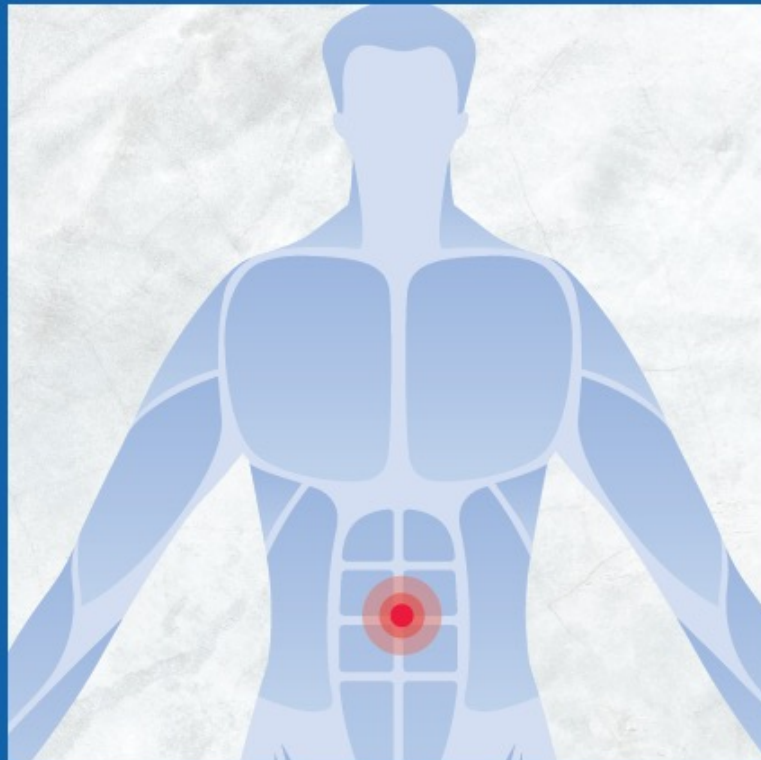

# HOW TO WEAR X39

Wear your patch **12 hours on and 12 hours off** to repair and rejuvenate.  
Then throw away the patch.  
Then put a new patch on and repeat.  
You can wear more than one patch at a time.  
Drink plenty of water.